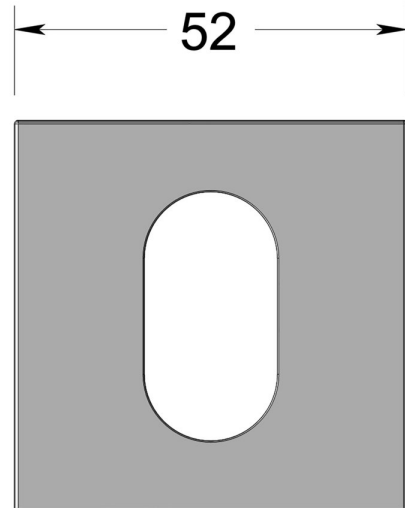

Square rose - Oval cylinder escutcheon

Product image

Dimensions drawing (DIM)

Reference

FRS003 SR4 SPVDBK

Finish

Incasa satin PVD black

Material

Stainless steel 316

Backplate

SR4

Description

Concealed fixing rose
 Holed for oval profile cylinder