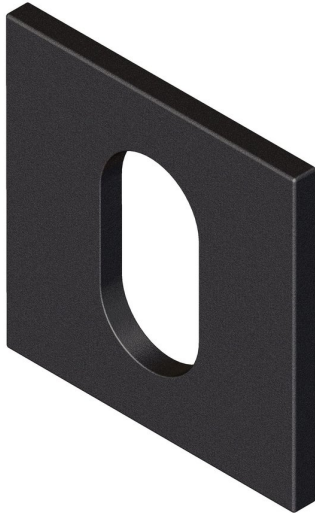

Square rose - Oval cylinder escutcheon

Product image

Dimensions drawing (DIM)

Reference

FRS003 SR4 SPVDBK

Finish

Incasa satin PVD black

Material

Stainless steel 316

Backplate

SR4

Description

Concealed fixing rose
 Holed for oval profile cylinder