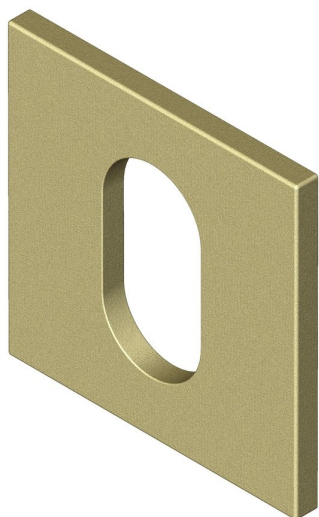

## Square rose - Oval cylinder escutcheon

Product image

Dimensions drawing (DIM)

**Reference**

FRS003 SR4 SB

**Finish**

Incasa satin brass

**Material**

Brass

**Backplate**

SR4

**Description**

Concealed fixing rose  
Holed for oval profile cylinder