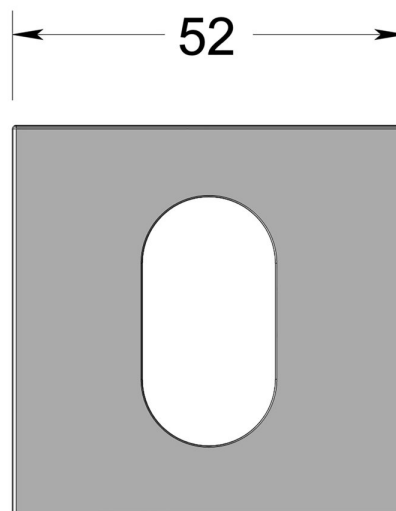

## Square rose - Oval cylinder escutcheon

Product image

Dimensions drawing (DIM)

**Reference**

FRS003 SR4 SB

**Finish**

Incasa satin brass

**Material**

Brass

**Backplate**

SR4

**Description**

Concealed fixing rose  
Holed for oval profile cylinder