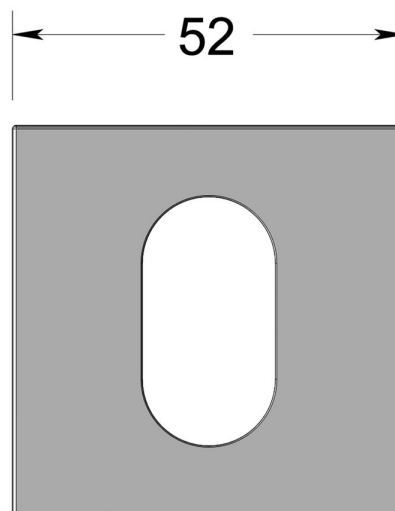

Square rose - Oval cylinder escutcheon

Product image

Dimensions drawing (DIM)

Reference

FRS003 SR4 PSS

Finish

Incasa polished stainless steel

Description

Concealed fixing rose
 Holed for oval profile cylinder

Material

Stainless steel 316

Backplate

SR4