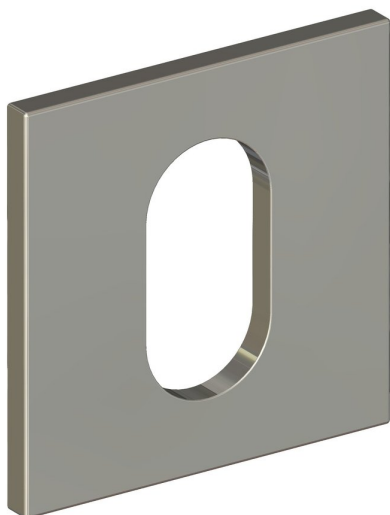

Square rose - Oval cylinder escutcheon

Product image

Dimensions drawing (DIM)

Reference

FRS003 SR4 PSS

Finish

Incasa polished stainless steel

Description

Concealed fixing rose
 Holed for oval profile cylinder

Material

Stainless steel 316

Backplate

SR4