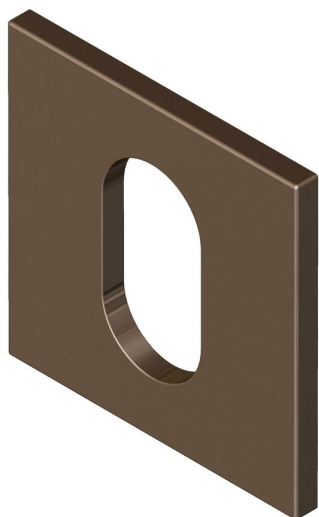

Square rose - Oval cylinder escutcheon

Product image

Dimensions drawing (DIM)

Reference

FRS003 SR4 PPVDBZ

Finish

Incasa polished PVD bronze

Material

Stainless steel 316

Backplate

SR4

Description

Concealed fixing rose
Holed for oval profile cylinder