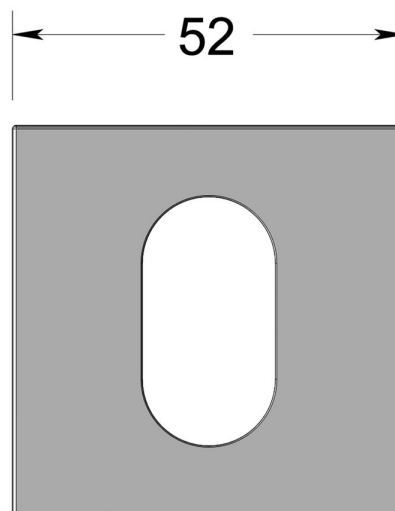

Square rose - Oval cylinder escutcheon

Product image

Dimensions drawing (DIM)

Reference

FRS003 SR4 PPVDBZ

Finish

Incasa polished PVD bronze

Material

Stainless steel 316

Backplate

SR4

Description

Concealed fixing rose
Holed for oval profile cylinder