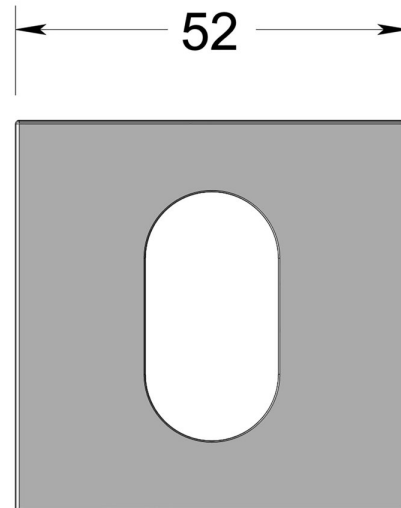

Square rose - Oval cylinder escutcheon

Product image

Dimensions drawing (DIM)

Reference

FRS003 SR4 ABR

Finish

Incasa antique brass

Material

Brass

Backplate

SR4

Description

Concealed fixing rose
 Holed for oval profile cylinder