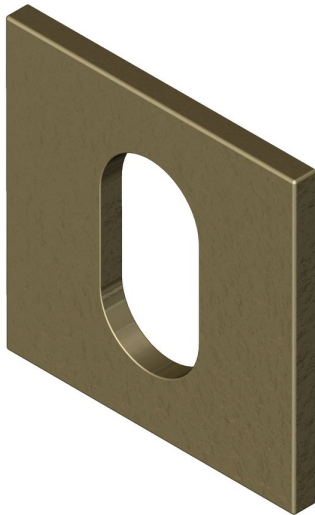

Square rose - Oval cylinder escutcheon

Product image

Dimensions drawing (DIM)

Reference

FRS003 SR4 ABR

Finish

Incasa antique brass

Material

Brass

Backplate

SR4

Description

Concealed fixing rose
 Holed for oval profile cylinder