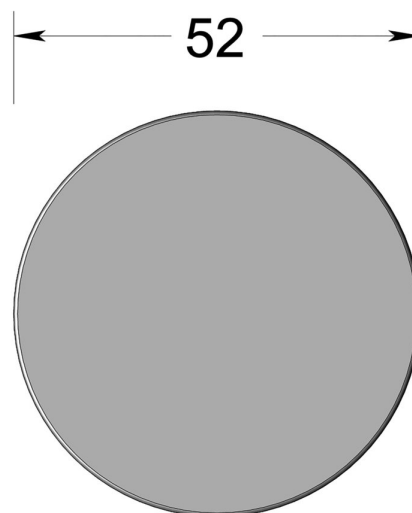

## Thicker round rose - Blank

Product image

Dimensions drawing (DIM)

**Reference**

FRS001 RR9 DBZ

**Finish**

Incasa dark bronze

**Material**

Brass

**Backplate**

RR9

**Description**

Concealed fixing rose  
Blank cover plate