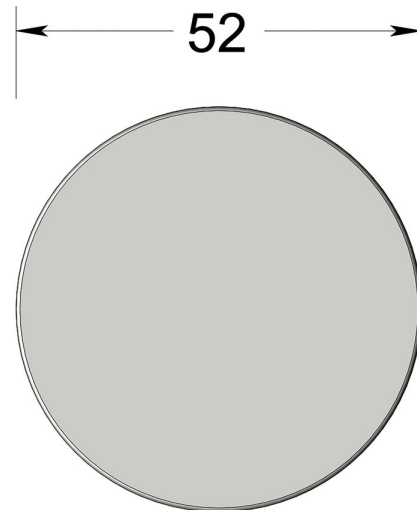

## Round rose - Blank

Product image

Dimensions drawing (DIM)

**Reference**

FRS001 RR4 PPVDBZ

**Finish**

Incasa polished PVD bronze

**Material**

Stainless steel 316

**Backplate**

RR4

**Description**

Concealed fixing rose  
Blank cover plate