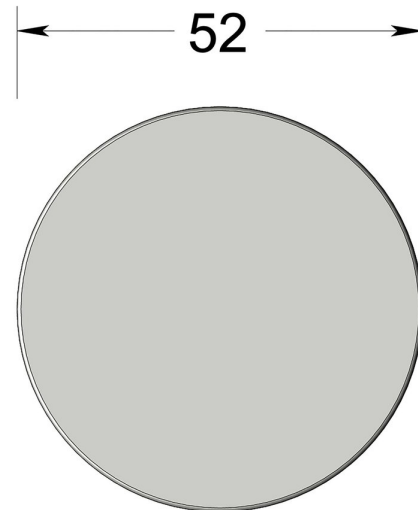

## Round rose - Blank

Product image

Dimensions drawing (DIM)

**Reference**

FRS001 RR4 DBZ

**Finish**

Incasa dark bronze

**Material**

Brass

**Backplate**

RR4

**Description**

Concealed fixing rose  
Blank cover plate