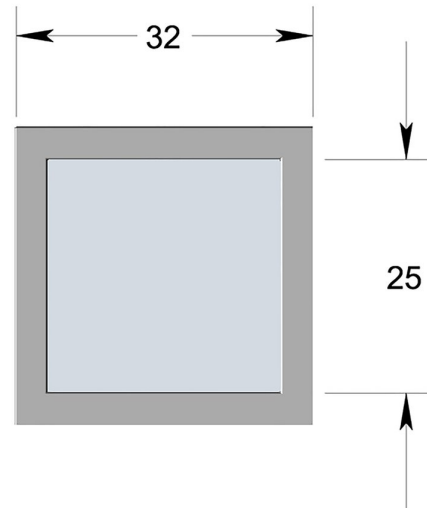

Square flush pull handle

Product image

Dimensions drawing (DIM)

Reference

FFP002 32 ABR

Material

Brass

Finish

Incasa antique brass

Size

32mm

Description

Solid flush pull
 Integrated back box
 Concealed side fixing