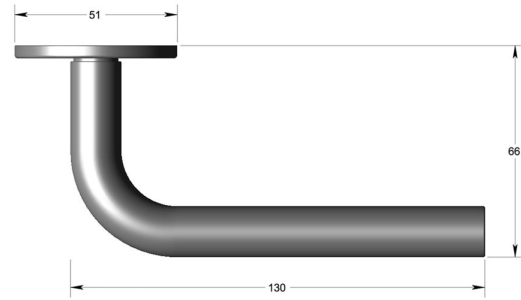

Straight lever handle 16mm dia on round rose

Product image

Dimensions drawing (DIM)

Reference

FL102 16 RR4 SB

Finish

Incasa satin brass

Material

Brass

Backplate

RR4

Description

16mm dia solid round section handle
 Concealed fixing
 High performance bearing rose
 Back to back fixings
 Conforms to EN1906 high usage
 Suitable for use on fire doors