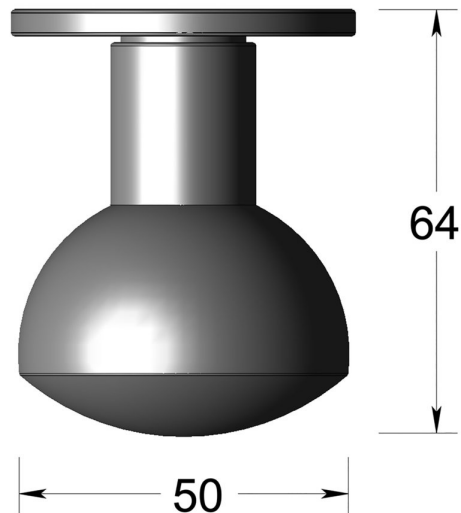

50mm dia MUSHROOM knob on round rose

Product image

Dimensions drawing (DIM)

**Reference**

FKN003 RR4 SPVDBZ

**Finish**

Incasa satin PVD bronze

**Material**

Stainless steel 316

**Backplate**

RR4

**Description**

Solid mortice knob  
 Concealed fixing  
 High performance bearing rose  
 Back to back fixings  
 Conforms to EN1906 high usage  
 Suitable for use on fire doors