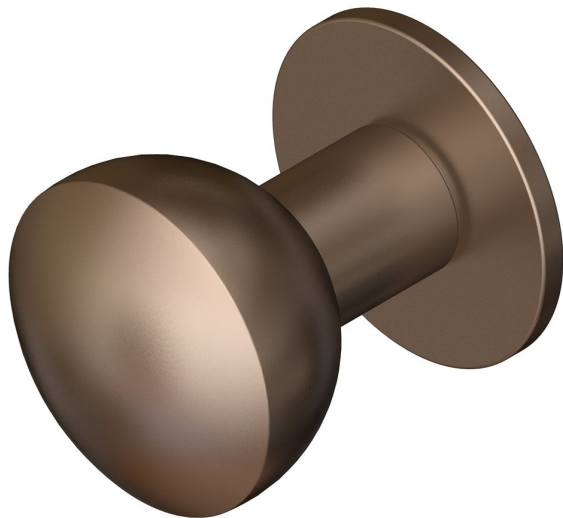

50mm dia MUSHROOM knob on round rose

Product image

Dimensions drawing (DIM)

**Reference**

FKN003 RR4 SPVDBZ

**Finish**

Incasa satin PVD bronze

**Material**

Stainless steel 316

**Backplate**

RR4

**Description**

Solid mortice knob  
 Concealed fixing  
 High performance bearing rose  
 Back to back fixings  
 Conforms to EN1906 high usage  
 Suitable for use on fire doors