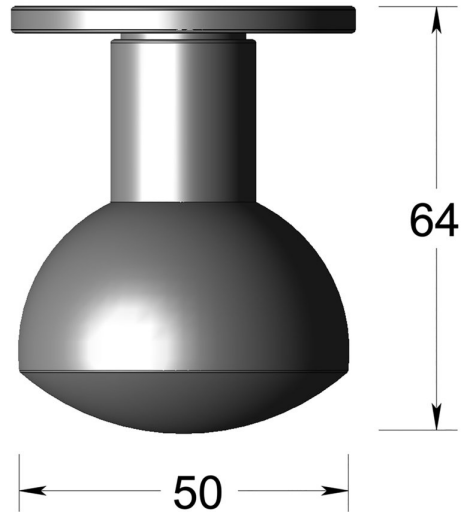

50mm dia MUSHROOM knob on round rose

Product image

Dimensions drawing (DIM)

**Reference**

FKN003 RR4 SPVDBK

**Finish**

Incasa satin PVD black

**Material**

Stainless steel 316

**Backplate**

RR4

**Description**

Solid mortice knob  
 Concealed fixing  
 High performance bearing rose  
 Back to back fixings  
 Conforms to EN1906 high usage  
 Suitable for use on fire doors