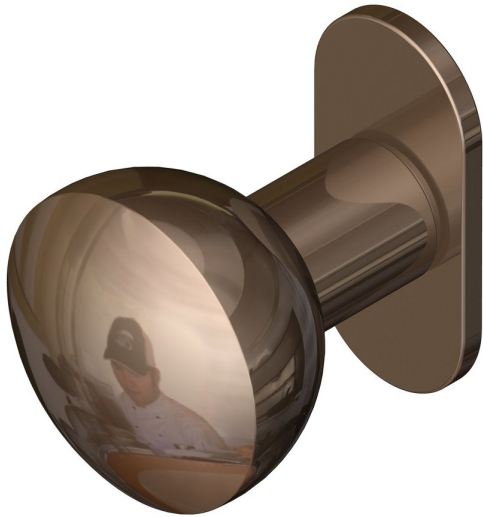

50mm dia MUSHROOM knob on oval rose

Product image

Dimensions drawing (DIM)

**Reference**

FKN003 OR4 PPVDBZ

**Finish**

Incasa satin PVD bronze

**Material**

Stainless steel 316

**Backplate**

OR4

**Description**

Solid mortice knob  
 Concealed fixing  
 High performance bearing rose  
 Back to back fixings  
 Conforms to EN1906 high usage  
 Suitable for use on fire doors