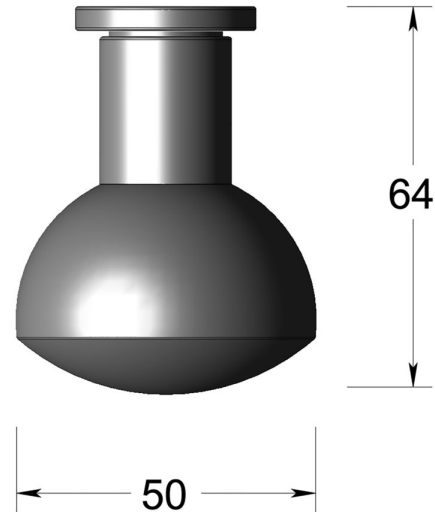

50mm dia MUSHROOM knob on oval rose

Product image

Dimensions drawing (DIM)

**Reference**

FKN003 OR4 PPVDBZ

**Finish**

Incasa satin PVD bronze

**Material**

Stainless steel 316

**Backplate**

OR4

**Description**

Solid mortice knob  
 Concealed fixing  
 High performance bearing rose  
 Back to back fixings  
 Conforms to EN1906 high usage  
 Suitable for use on fire doors