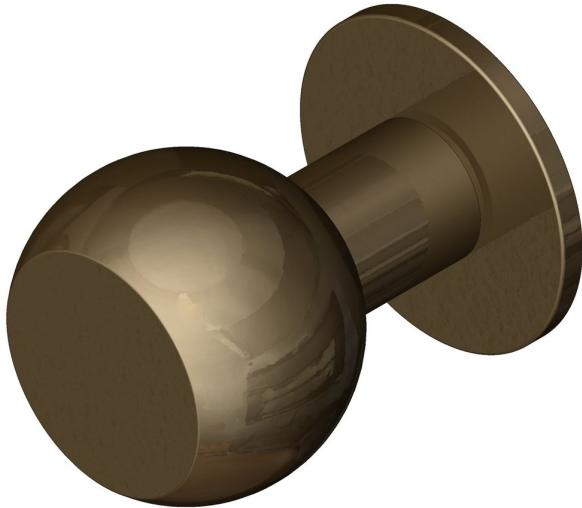

50mm dia FLAT FRONT BALL knob on round rose

Product image

Dimensions drawing (DIM)

Reference

FKN002 RR4 MBZ

Finish

Incasa medium bronze

Material

Brass

Backplate

RR4

Description

- Solid mortice knob
- Concealed fixing
- High performance bearing rose
- Back to back fixings
- Conforms to EN1906 high usage
- Suitable for use on fire doors