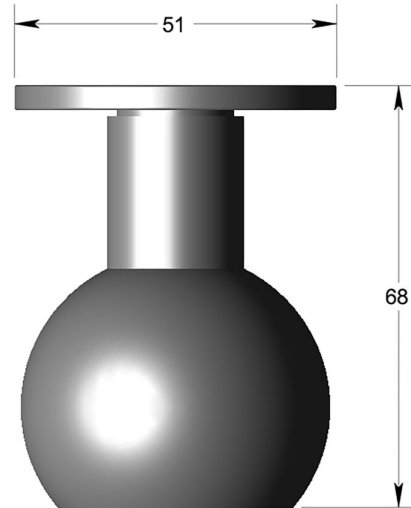

50mm dia FLAT FRONT BALL knob on round rose

Product image

Dimensions drawing (DIM)

Reference

FKN002 RR4 MBZ

Finish

Incasa medium bronze

Material

Brass

Backplate

RR4

Description

- Solid mortice knob
- Concealed fixing
- High performance bearing rose
- Back to back fixings
- Conforms to EN1906 high usage
- Suitable for use on fire doors