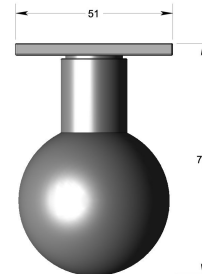

## 50mm BALL knob on square rose

Product image

Dimensions drawing (DIM)

**Reference**

FKN001 SR4 PB

**Finish**

Incasa polished brass

**Material**

Brass

**Backplate**

SR4

**Description**

Solid mortice knob  
 Concealed fixing  
 High performance bearing rose  
 Back to back fixings  
 Conforms to EN1906 high usage  
 Suitable for use on fire doors