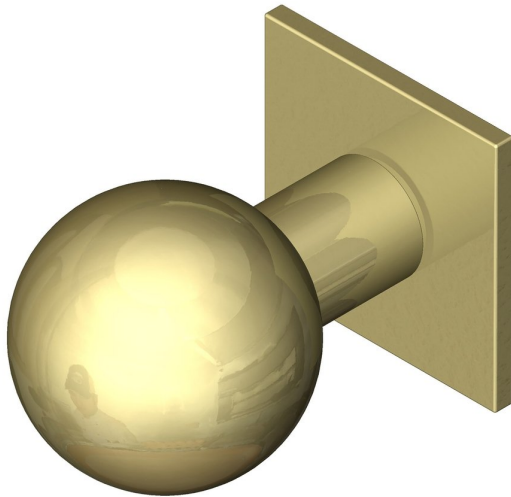

## 50mm BALL knob on square rose

Product image

Dimensions drawing (DIM)

**Reference**

FKN001 SR4 PB

**Finish**

Incasa polished brass

**Material**

Brass

**Backplate**

SR4

**Description**

Solid mortice knob  
 Concealed fixing  
 High performance bearing rose  
 Back to back fixings  
 Conforms to EN1906 high usage  
 Suitable for use on fire doors