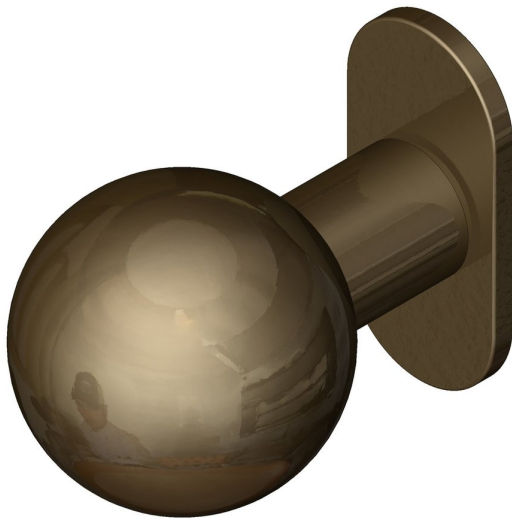

50mm BALL knob on oval rose

Product image

Dimensions drawing (DIM)

Reference

FKN001 OR4 MBZ

Finish

Incasa medium bronze

Material

Brass

Backplate

OR4

Description

Solid mortice knob
 Concealed fixing
 High performance bearing rose
 Back to back fixings
 Conforms to EN1906 high usage
 Suitable for use on fire doors