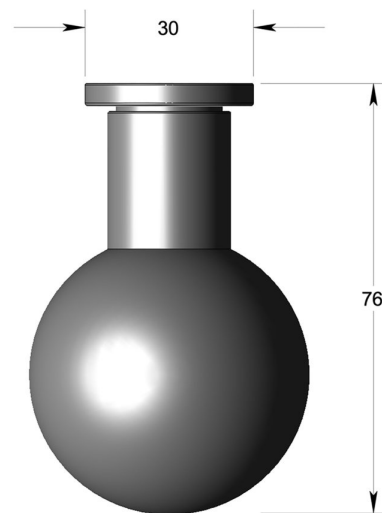

50mm BALL knob on oval rose

Product image

Dimensions drawing (DIM)

Reference

FKN001 OR4 MBZ

Finish

Incasa medium bronze

Material

Brass

Backplate

OR4

Description

Solid mortice knob
 Concealed fixing
 High performance bearing rose
 Back to back fixings
 Conforms to EN1906 high usage
 Suitable for use on fire doors