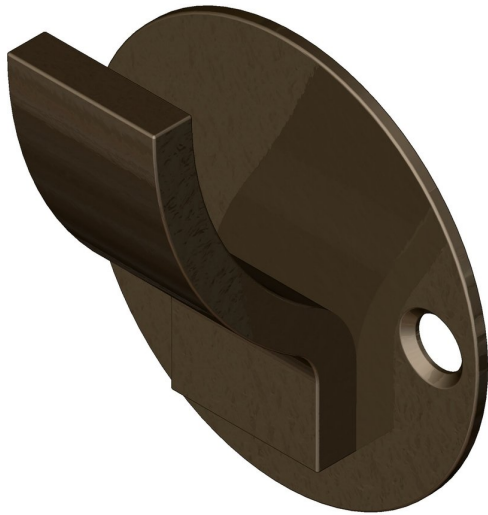

Single coat hook on plate

Product image

Dimensions drawing (DIM)

Reference

FCH038 DBZ

Material

Brass

Finish

Incasa dark bronze

Description

Solid coat hook
Face fixing with wood screws