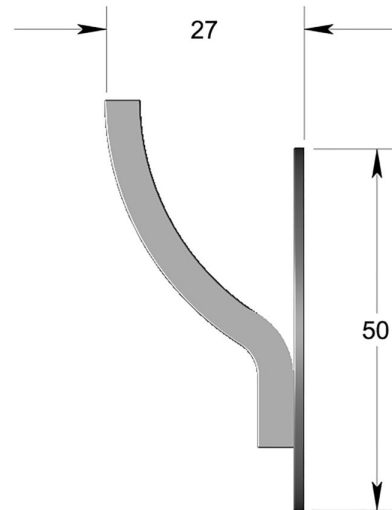

Single coat hook on plate

Product image

Dimensions drawing (DIM)

Reference

FCH038 DBZ

Material

Brass

Finish

Incasa dark bronze

Description

Solid coat hook
Face fixing with wood screws