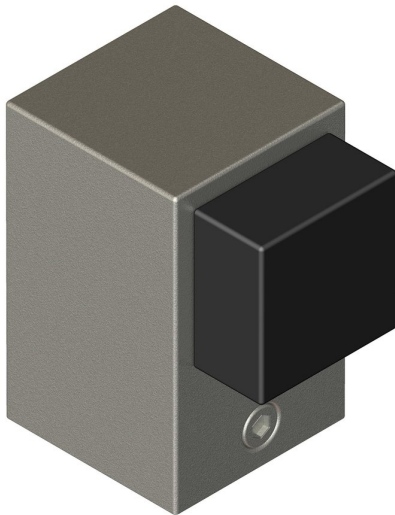

## Square floor door stop

Product image

Dimensions drawing (DIM)

**Reference**

FDS005 SSS

**Material**

Stainless steel 316

**Finish**

Incasa satin stainless steel

**Description**

Floor mounted  
Black rubber buffer  
Concealed fixing