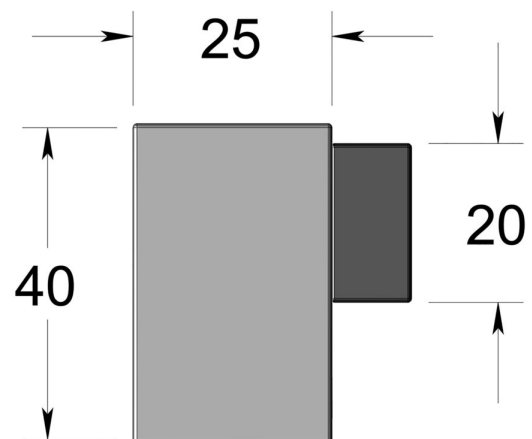

## Square floor door stop

Product image

Dimensions drawing (DIM)

**Reference**

FDS005 SSS

**Material**

Stainless steel 316

**Finish**

Incasa satin stainless steel

**Description**

Floor mounted  
Black rubber buffer  
Concealed fixing