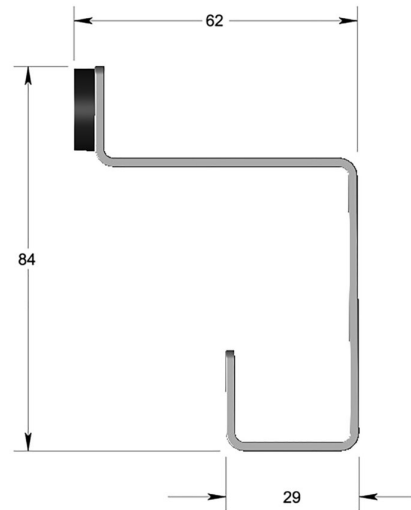

Hat & coat buffered folded coat hook

Product image

Dimensions drawing (DIM)

Reference

FCH023 SB

Material

Brass

Finish

Incasa satin brass

Description

Face fixing with wood screws
Black rubber buffer