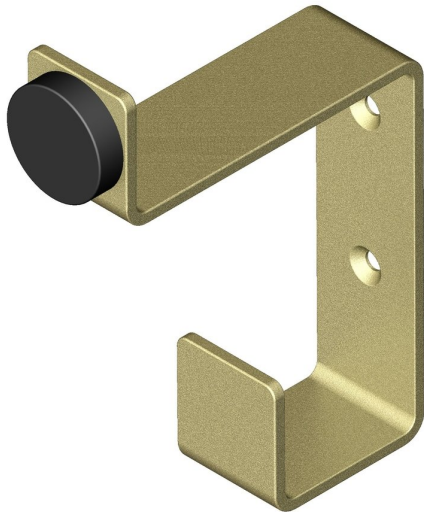

Hat & coat buffered folded coat hook

Product image

Dimensions drawing (DIM)

Reference

FCH023 SB

Material

Brass

Finish

Incasa satin brass

Description

Face fixing with wood screws
Black rubber buffer