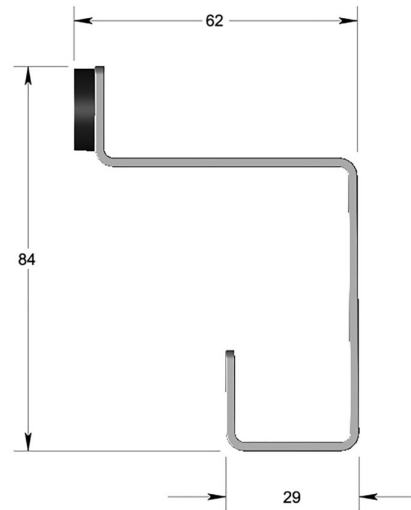

## Hat & coat buffered folded coat hook

Product image

Dimensions drawing (DIM)

**Reference**

FCH023 PSS

**Material**

Stainless steel 316

**Finish**

Incasa polished stainless steel

**Description**

Face fixing with wood screws  
Black rubber buffer