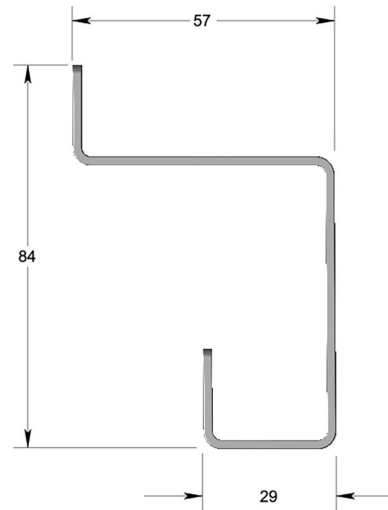

## Hat & coat folded coat hook

Product image

Dimensions drawing (DIM)

**Reference**

FCH022 SB

**Material**

Brass

**Finish**

Incasa satin brass

**Description**

Face fixing with wood screws