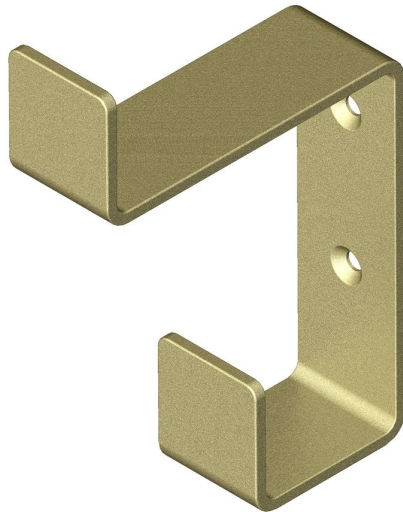

## Hat & coat folded coat hook

Product image

Dimensions drawing (DIM)

**Reference**

FCH022 SB

**Material**

Brass

**Finish**

Incasa satin brass

**Description**

Face fixing with wood screws