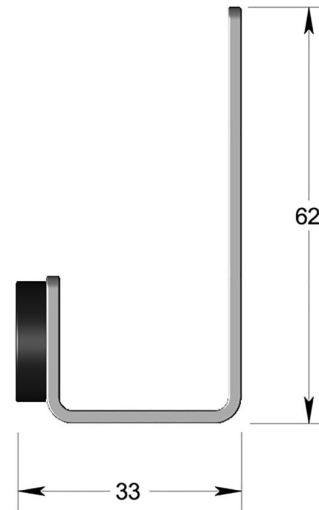

Single buffered folded coat hook

Product image

Dimensions drawing (DIM)

Reference

FCH021 PSS

Material

Stainless steel 316

Finish

Incasa polished stainless steel

Description

Face fixing with wood screws

Black rubber buffer