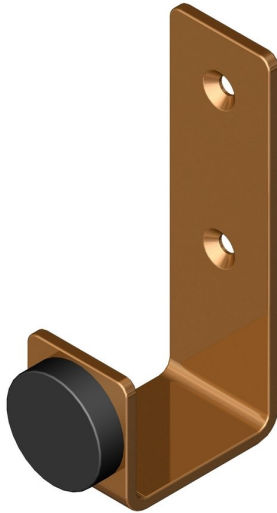

Single buffered folded coat hook

Product image

Dimensions drawing (DIM)

Reference

FCH021 PPVDCU

Material

Stainless steel 316

Finish

Incasa polished PVD copper

Description

Face fixing with wood screws

Black rubber buffer