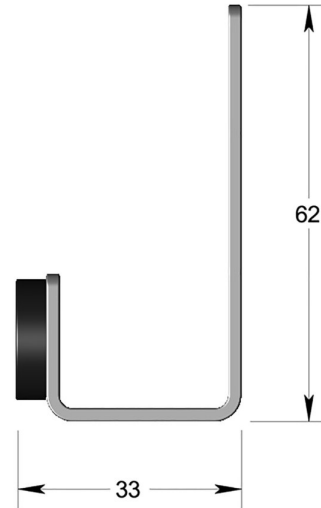

Single buffered folded coat hook

Product image

Dimensions drawing (DIM)

Reference

FCH021 PPVDCU

Material

Stainless steel 316

Finish

Incasa polished PVD copper

Description

Face fixing with wood screws

Black rubber buffer