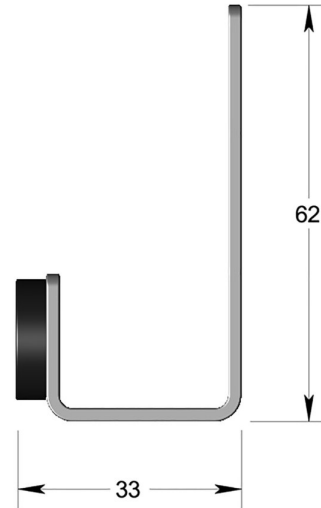

## Single buffered folded coat hook

Product image

Dimensions drawing (DIM)

**Reference**

FCH021 PPVDBZ

**Material**

Stainless steel 316

**Finish**

Incasa polished PVD bronze

**Description**

Face fixing with wood screws

Black rubber buffer