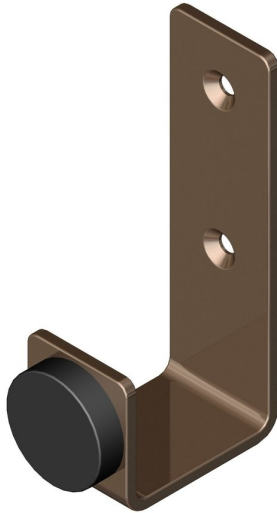

## Single buffered folded coat hook

Product image

Dimensions drawing (DIM)

**Reference**

FCH021 PPVDBZ

**Material**

Stainless steel 316

**Finish**

Incasa polished PVD bronze

**Description**

Face fixing with wood screws

Black rubber buffer