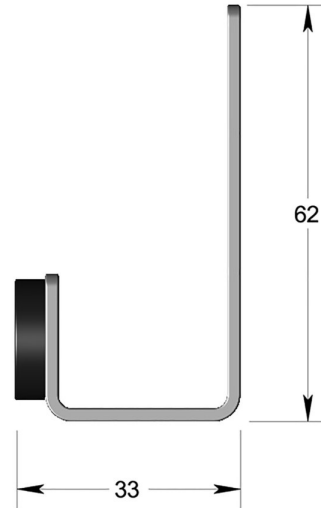

Single buffered folded coat hook

Product image

Dimensions drawing (DIM)

Reference

FCH021 MBZ

Material

Brass

Finish

Incasa medium bronze

Description

Face fixing with wood screws

Black rubber buffer