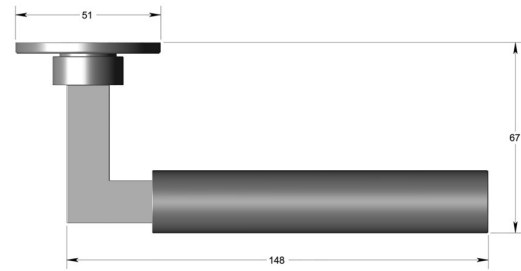

Gropius lever handle on round rose

Product image

Dimensions drawing (DIM)

Reference

FL125 RR4 SPVDBZ

Finish

Incasa satin PVD bronze

Material

Stainless steel 316

Backplate

RR4

Description

Concealed fixing
 High performance bearing rose
 Back to back fixing
 Conforms to EN1906 high usage
 Suitable for use on fire doors