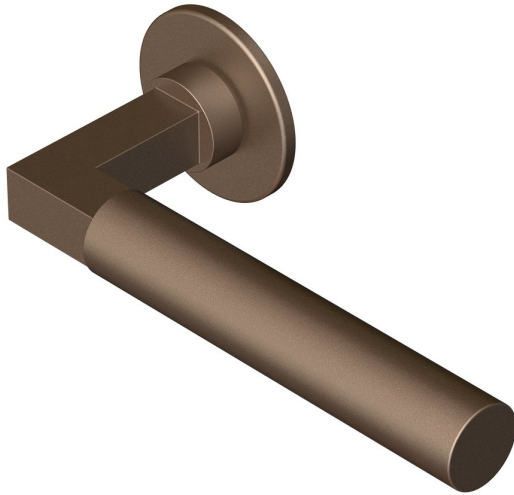

Gropius lever handle on round rose

Product image

Dimensions drawing (DIM)

Reference

FL125 RR4 SPVDBZ

Finish

Incasa satin PVD bronze

Material

Stainless steel 316

Backplate

RR4

Description

Concealed fixing
 High performance bearing rose
 Back to back fixing
 Conforms to EN1906 high usage
 Suitable for use on fire doors