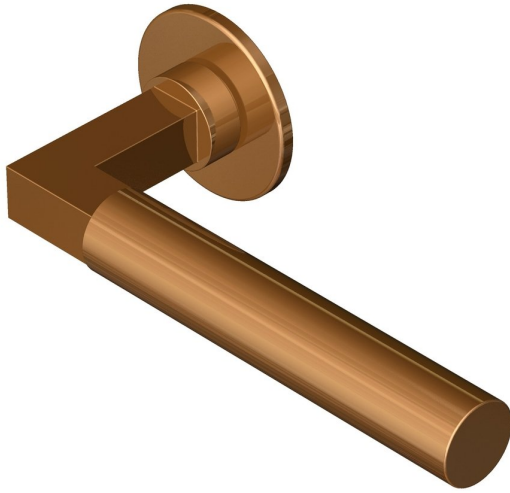

Gropius lever handle on round rose

Product image

Dimensions drawing (DIM)

Reference

FL125 RR4 PPVDCU

Finish

Incasa polished PVD copper

Material

Stainless steel 316

Backplate

RR4

Description

Concealed fixing
 High performance bearing rose
 Back to back fixing
 Conforms to EN1906 high usage
 Suitable for use on fire doors