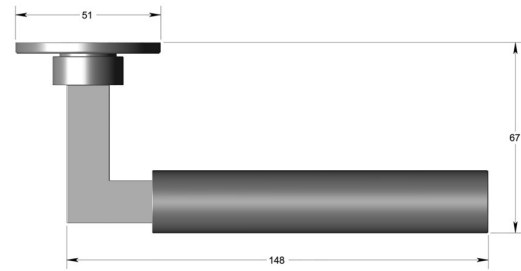

Gropius lever handle on round rose

Product image

Dimensions drawing (DIM)

Reference

FL125 RR4 PPVDCU

Finish

Incasa polished PVD copper

Material

Stainless steel 316

Backplate

RR4

Description

Concealed fixing
 High performance bearing rose
 Back to back fixing
 Conforms to EN1906 high usage
 Suitable for use on fire doors