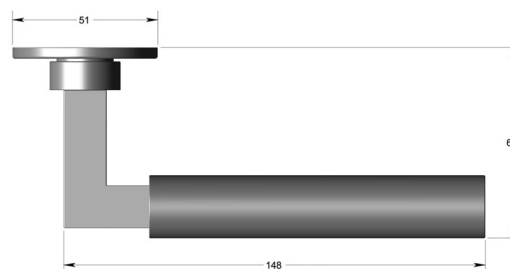

Gropius lever handle on round rose

Product image

Dimensions drawing (DIM)

Reference

FL125 RR4 PPVDBK

Finish

Incasa polished PVD black

Material

Stainless steel 316

Backplate

RR4

Description

Concealed fixing
High performance bearing rose
Back to back fixing
Conforms to EN1906 high usage
Suitable for use on fire doors