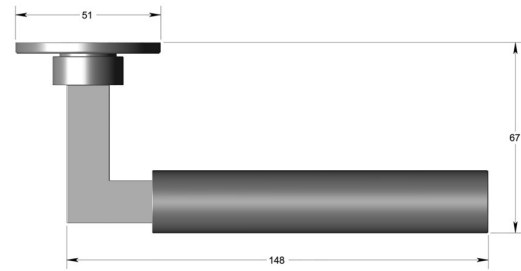

Gropius lever handle on round rose

Product image

Dimensions drawing (DIM)

Reference

FL125 RR4 DBZ

Finish

Incasa dark bronze

Material

Brass

Backplate

RR4

Description

Concealed fixing
 High performance bearing rose
 Back to back fixing
 Conforms to EN1906 high usage
 Suitable for use on fire doors