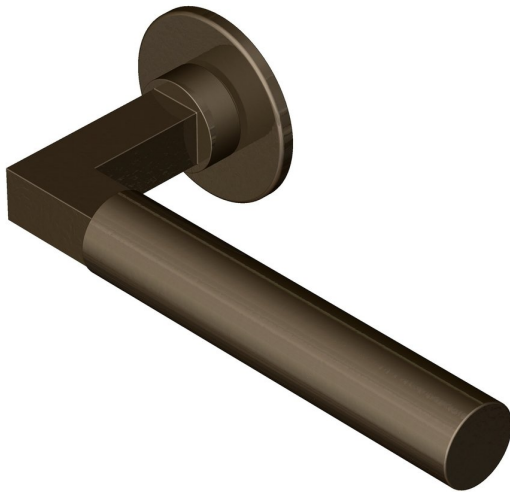

Gropius lever handle on round rose

Product image

Dimensions drawing (DIM)

Reference

FL125 RR4 DBZ

Finish

Incasa dark bronze

Material

Brass

Backplate

RR4

Description

Concealed fixing
 High performance bearing rose
 Back to back fixing
 Conforms to EN1906 high usage
 Suitable for use on fire doors