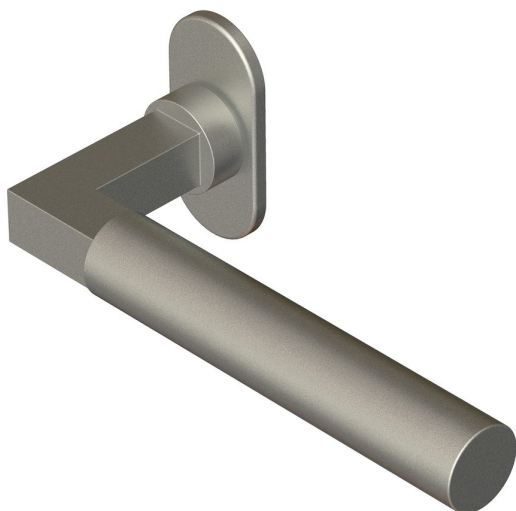

Gropius lever handle on oval rose

Product image

Dimensions drawing (DIM)

Reference

FL125 OR4 SSS

Finish

Incasa satin stainless steel

Material

Stainless steel 316

Backplate

OR4

Description

Concealed fixing
 High performance bearing rose
 Back to back fixing
 Conforms to EN1906 high usage
 Suitable for use on fire doors