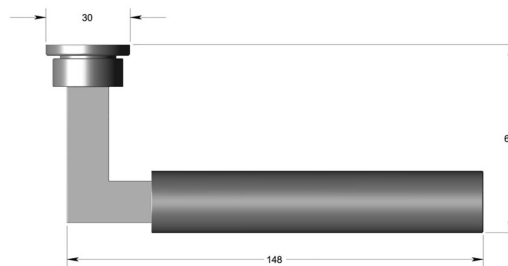

Gropius lever handle on oval rose

Product image

Dimensions drawing (DIM)

Reference

FL125 OR4 SSS

Finish

Incasa satin stainless steel

Material

Stainless steel 316

Backplate

OR4

Description

Concealed fixing
 High performance bearing rose
 Back to back fixing
 Conforms to EN1906 high usage
 Suitable for use on fire doors