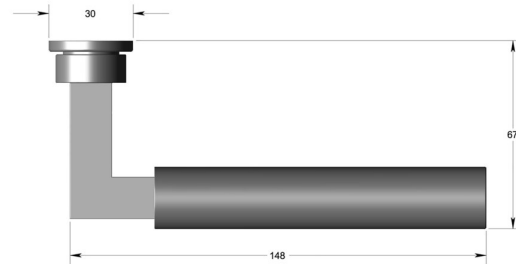

Gropius lever handle on oval rose

Product image

Dimensions drawing (DIM)

Reference

FL125 OR4 SPVDCU

Finish

Incasa satin PVD copper

Material

Stainless steel 316

Backplate

OR4

Description

Concealed fixing
 High performance bearing rose
 Back to back fixing
 Conforms to EN1906 high usage
 Suitable for use on fire doors