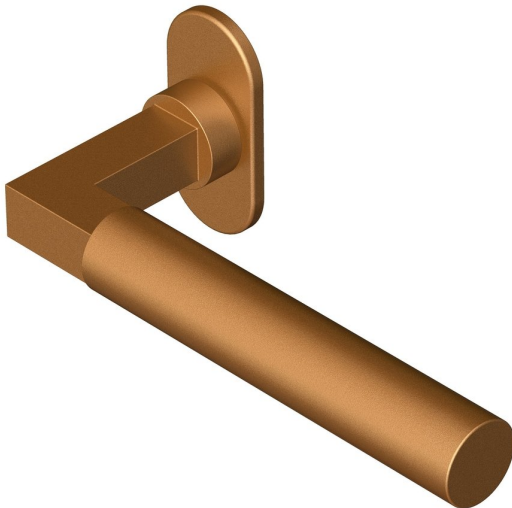

Gropius lever handle on oval rose

Product image

Dimensions drawing (DIM)

Reference

FL125 OR4 SPVDCU

Finish

Incasa satin PVD copper

Material

Stainless steel 316

Backplate

OR4

Description

Concealed fixing
 High performance bearing rose
 Back to back fixing
 Conforms to EN1906 high usage
 Suitable for use on fire doors