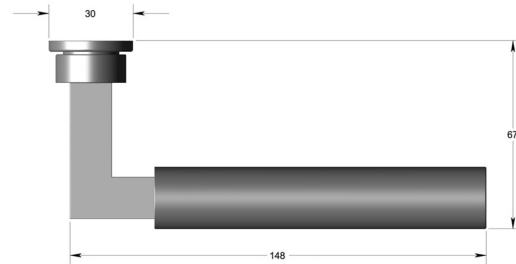

## Gropius lever handle on oval rose

Product image

Dimensions drawing (DIM)

**Reference**

FL125 OR4 PSS

**Finish**

Incasa polished stainless steel

**Material**

Stainless steel 316

**Backplate**

OR4

**Description**

Concealed fixing  
 High performance bearing rose  
 Back to back fixing  
 Conforms to EN1906 high usage  
 Suitable for use on fire doors