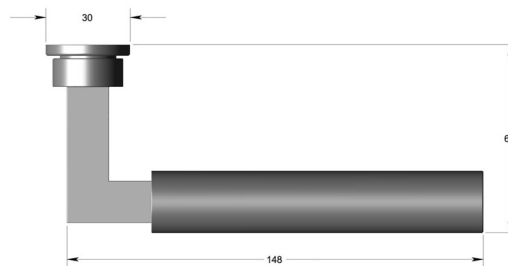

## Gropius lever handle on oval rose

Product image

Dimensions drawing (DIM)

**Reference**

FL125 OR4 PPVDBZ

**Finish**

Incasa polished PVD bronze

**Material**

Stainless steel 316

**Backplate**

OR4

**Description**

Concealed fixing  
 High performance bearing rose  
 Back to back fixing  
 Conforms to EN1906 high usage  
 Suitable for use on fire doors