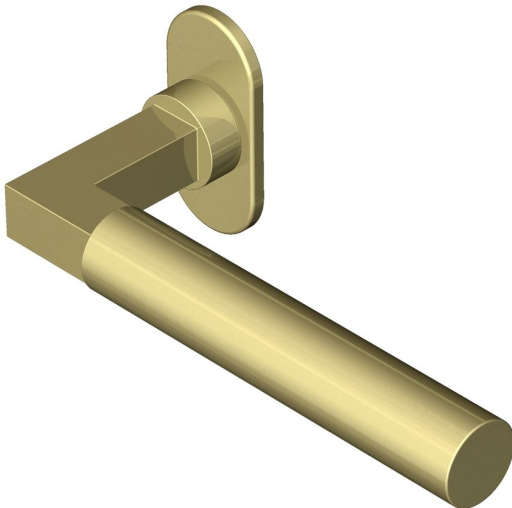

## Gropius lever handle on oval rose

Product image

Dimensions drawing (DIM)

**Reference**

FL125 OR4 PB

**Finish**

Incasa polished brass

**Material**

Brass

**Backplate**

OR4

**Description**

Concealed fixing  
 High performance bearing rose  
 Back to back fixing  
 Conforms to EN1906 high usage  
 Suitable for use on fire doors