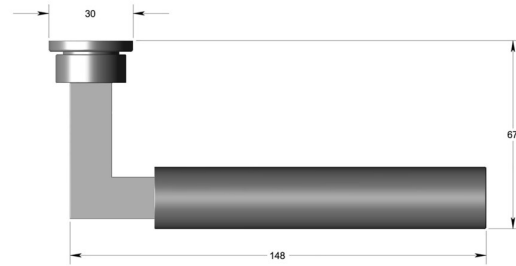

## Gropius lever handle on oval rose

Product image

Dimensions drawing (DIM)

**Reference**

FL125 OR4 PB

**Finish**

Incasa polished brass

**Material**

Brass

**Backplate**

OR4

**Description**

Concealed fixing  
 High performance bearing rose  
 Back to back fixing  
 Conforms to EN1906 high usage  
 Suitable for use on fire doors