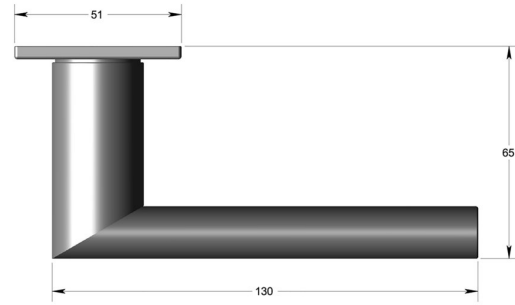

Oval section mitred lever handle on square rose

Product image

Dimensions drawing (DIM)

**Reference**

FL122 SR4 DBZ

**Finish**

Incasa dark bronze

**Material**

Brass

**Backplate**

SR4

**Description**

Solid lever handle  
 Concealed fixing  
 High performance bearing rose  
 Back to back fixing  
 Conforms to EN1906 high usage  
 Suitable for use on fire doors