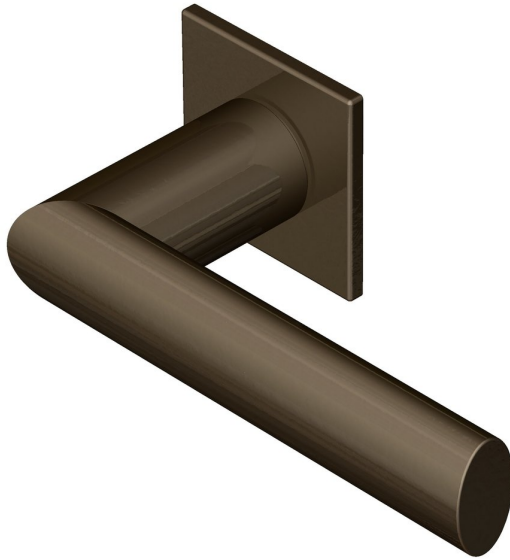

Oval section mitred lever handle on square rose

Product image

Dimensions drawing (DIM)

**Reference**

FL122 SR4 DBZ

**Finish**

Incasa dark bronze

**Material**

Brass

**Backplate**

SR4

**Description**

Solid lever handle  
 Concealed fixing  
 High performance bearing rose  
 Back to back fixing  
 Conforms to EN1906 high usage  
 Suitable for use on fire doors