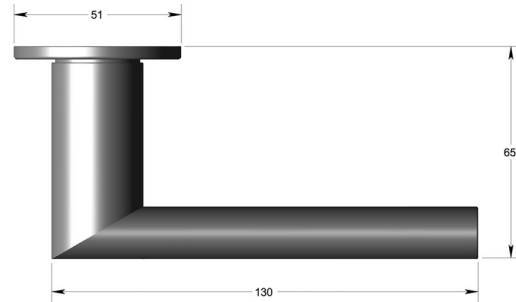

## Oval section mitred lever handle on round rose

Product image

Dimensions drawing (DIM)

**Reference**

FL122 RR4 DBZ

**Finish**

Incasa dark bronze

**Material**

Bronze

**Backplate**

RR4

**Description**

Solid lever handle  
 Concealed fixing  
 High performance bearing rose  
 Back to back fixing  
 Conforms to EN1906 high usage  
 Suitable for use on fire doors