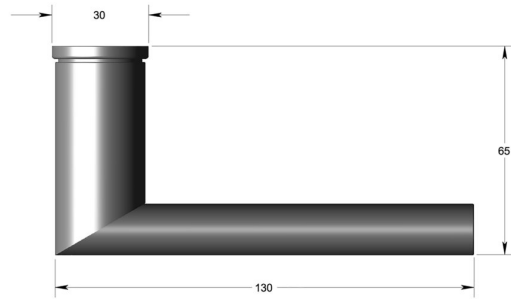

Oval section mitred lever handle on oval rose

Product image

Dimensions drawing (DIM)

Reference

FL122 OR4 STBK

Finish

Diamond Ceramic ULTRA BLACK

Material

Stainless steel 316

Backplate

OR4

Description

Solid lever handle
 Concealed fixing
 High performance bearing rose
 Back to back fixing
 Conforms to EN1906 high usage
 Suitable for use on fire doors