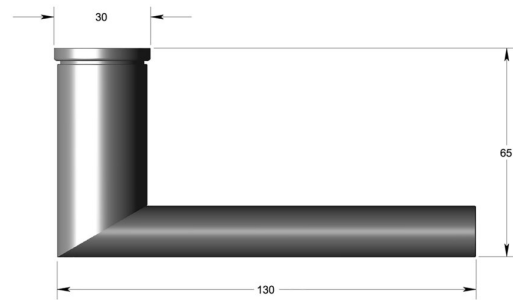

Oval section mitred lever handle on oval rose

Product image

Dimensions drawing (DIM)

Reference

FL122 OR4 PSS

Finish

Incasa polished stainless steel

Material

Stainless steel 316

Backplate

OR4

Description

Solid lever handle
 Concealed fixing
 High performance bearing rose
 Back to back fixing
 Conforms to EN1906 high usage
 Suitable for use on fire doors