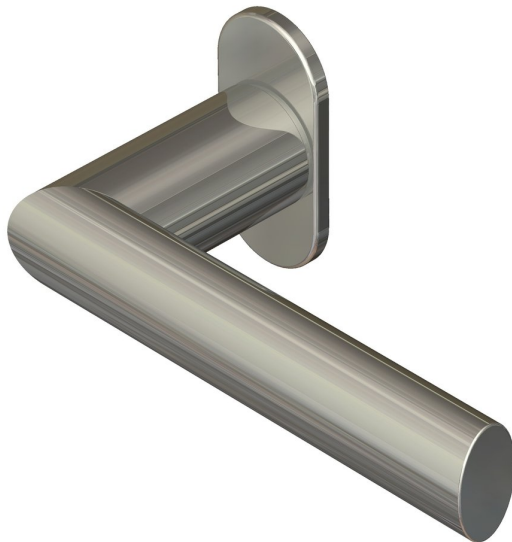

Oval section mitred lever handle on oval rose

Product image

Dimensions drawing (DIM)

Reference

FL122 OR4 PSS

Finish

Incasa polished stainless steel

Material

Stainless steel 316

Backplate

OR4

Description

Solid lever handle
 Concealed fixing
 High performance bearing rose
 Back to back fixing
 Conforms to EN1906 high usage
 Suitable for use on fire doors