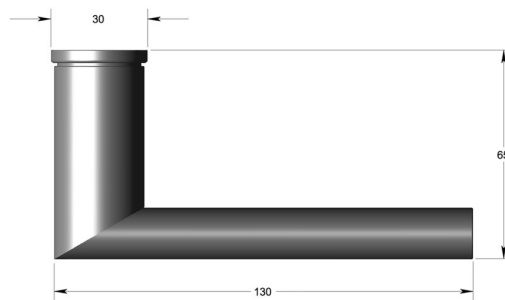

## Oval section mitred lever handle on oval rose

Product image

Dimensions drawing (DIM)

**Reference**

FL122 OR4 PPVDBK

**Finish**

Incasa polished PVD black

**Material**

Stainless steel 316

**Backplate**

OR4

**Description**

Solid lever handle  
 Concealed fixing  
 High performance bearing rose  
 Back to back fixing  
 Conforms to EN1906 high usage  
 Suitable for use on fire doors