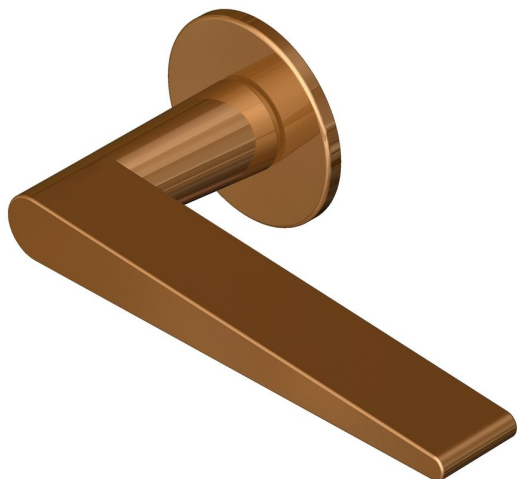

Wedge pattern lever handle on round rose

Product image

Reference

FL120 RR4 PPVDCU

Finish

Incasa polished PVD copper

Material

Stainless steel 316

Backplate

RR4

Description

Solid lever handle
Concealed fixing
High performance bearing rose
Back to back fixing
Conforms to EN1906 high usage
Suitable for use on fire doors