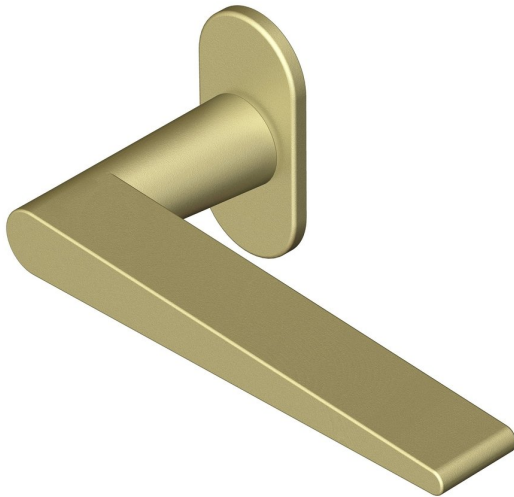

Wedge pattern lever handle on oval rose

Product image

Dimensions drawing (DIM)

Reference

FL120 OR4 SB

Finish

Incasa satin brass

Material

Brass

Backplate

OR4

Description

Solid lever handle
 Concealed fixing
 High performance bearing rose
 Back to back fixing
 Conforms to EN1906 high usage
 Suitable for use on fire doors