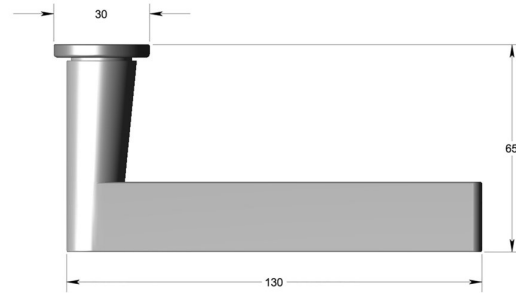

Wedge pattern lever handle on oval rose

Product image

Dimensions drawing (DIM)

Reference

FL120 OR4 SB

Finish

Incasa satin brass

Material

Brass

Backplate

OR4

Description

Solid lever handle
 Concealed fixing
 High performance bearing rose
 Back to back fixing
 Conforms to EN1906 high usage
 Suitable for use on fire doors