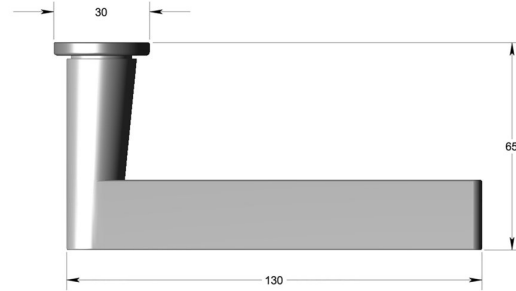

## Wedge pattern lever handle on oval rose

Product image

Dimensions drawing (DIM)

**Reference**

FL120 OR4 PSS

**Finish**

Incasa polished stainless steel

**Material**

Stainless steel 316

**Backplate**

OR4

**Description**

Solid lever handle  
 Concealed fixing  
 High performance bearing rose  
 Back to back fixing  
 Conforms to EN1906 high usage  
 Suitable for use on fire doors