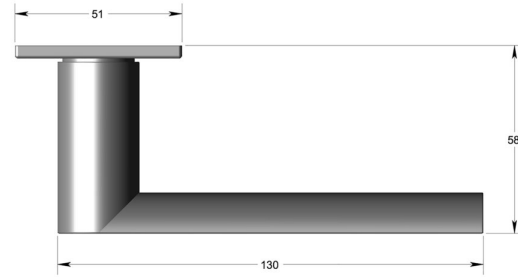

D section mitred lever handle on square rose

Product image

Dimensions drawing (DIM)

Reference

FL116 SR4 DBZ

Finish

Incasa dark bronze

Material

Brass

Backplate

SR4

Description

Solid lever handle
 Concealed fixing
 High performance bearing rose
 Back to back fixing
 Conforms to EN1906 high usage
 Suitable for use on fire doors