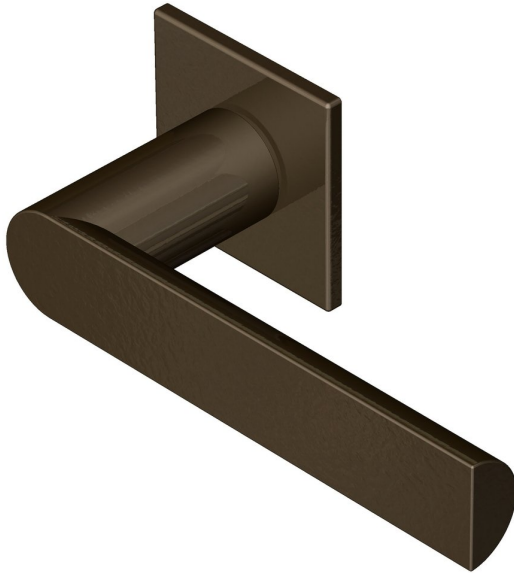

D section mitred lever handle on square rose

Product image

Dimensions drawing (DIM)

Reference

FL116 SR4 DBZ

Finish

Incasa dark bronze

Material

Brass

Backplate

SR4

Description

Solid lever handle
 Concealed fixing
 High performance bearing rose
 Back to back fixing
 Conforms to EN1906 high usage
 Suitable for use on fire doors