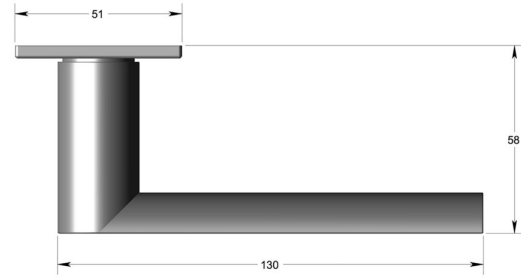

D section mitred lever handle on square rose

Product image

Dimensions drawing (DIM)

Reference

FL116 SR4 ABR

Finish

Incasa antique brass

Material

Brass

Backplate

SR4

Description

Solid lever handle
 Concealed fixing
 High performance bearing rose
 Back to back fixing
 Conforms to EN1906 high usage
 Suitable for use on fire doors