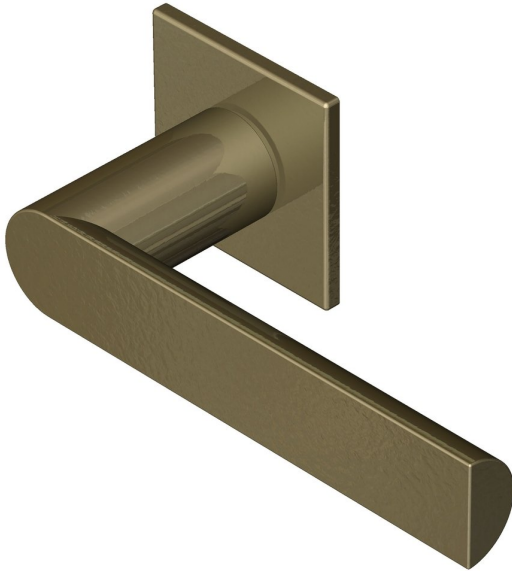

D section mitred lever handle on square rose

Product image

Dimensions drawing (DIM)

Reference

FL116 SR4 ABR

Finish

Incasa antique brass

Material

Brass

Backplate

SR4

Description

Solid lever handle
 Concealed fixing
 High performance bearing rose
 Back to back fixing
 Conforms to EN1906 high usage
 Suitable for use on fire doors