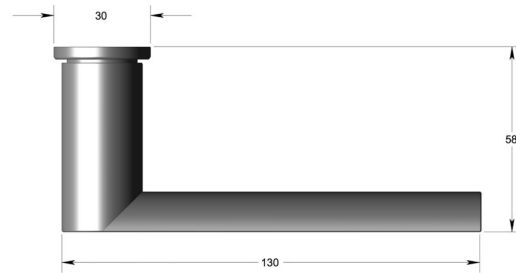

## D section mitred lever handle on oval rose

Product image

Dimensions drawing (DIM)

**Reference**

FL116 OR4 PPVDBK

**Finish**

Incasa polished PVD black

**Material**

Stainless steel 316

**Backplate**

OR4

**Description**

Solid lever handle  
 Concealed fixing  
 High performance bearing rose  
 Back to back fixing  
 Conforms to EN1906 high usage  
 Suitable for use on fire doors