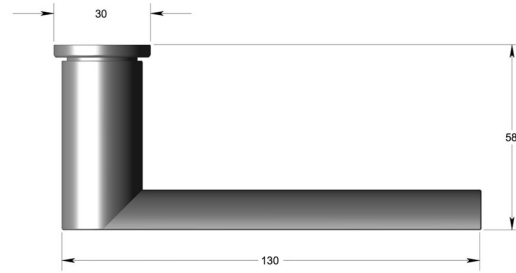

D section mitred lever handle on oval rose

Product image

Dimensions drawing (DIM)

**Reference**

FL116 OR4 PB

**Finish**

Incasa polished brass

**Material**

Brass

**Backplate**

OR4

**Description**

Solid lever handle  
 Concealed fixing  
 High performance bearing rose  
 Back to back fixing  
 Conforms to EN1906 high usage  
 Suitable for use on fire doors