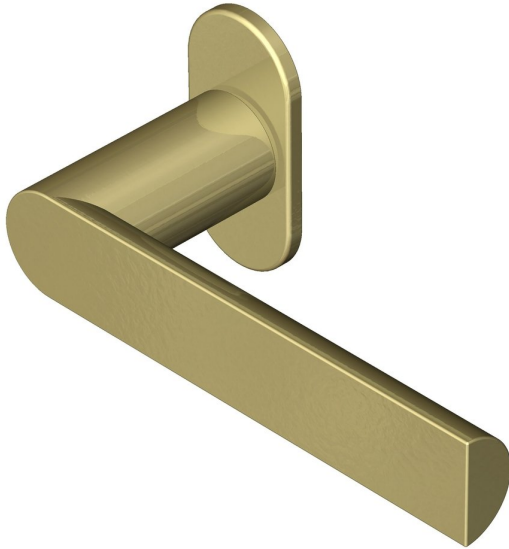

D section mitred lever handle on oval rose

Product image

Dimensions drawing (DIM)

**Reference**

FL116 OR4 PB

**Finish**

Incasa polished brass

**Material**

Brass

**Backplate**

OR4

**Description**

Solid lever handle  
 Concealed fixing  
 High performance bearing rose  
 Back to back fixing  
 Conforms to EN1906 high usage  
 Suitable for use on fire doors