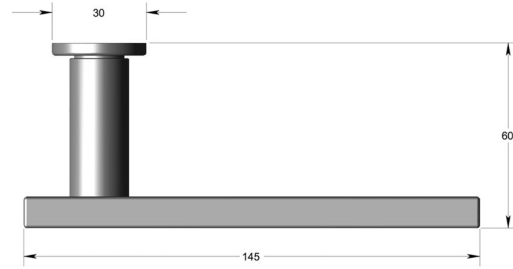

Flat bar straight lever handle on oval rose

Product image

Dimensions drawing (DIM)

Reference

FL115 OR4 PPVDBZ

Finish

Incasa polished PVD bronze

Material

Stainless steel 316

Backplate

OR4

Description

Concealed fixing
 High performance bearing rose
 Back to back fixing
 Conforms to EN1906 high usage
 Suitable for use on fire doors