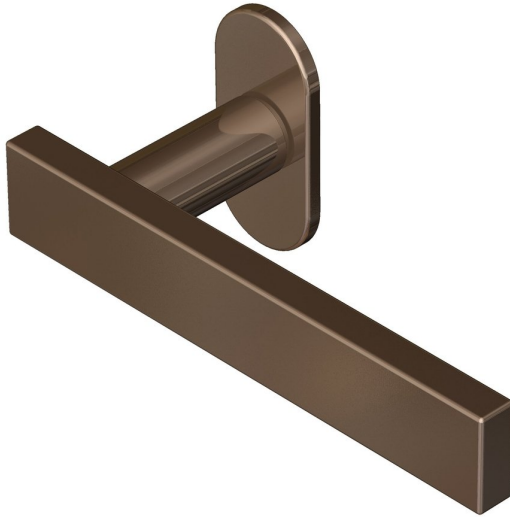

Flat bar straight lever handle on oval rose

Product image

Dimensions drawing (DIM)

Reference

FL115 OR4 PPVDBZ

Finish

Incasa polished PVD bronze

Material

Stainless steel 316

Backplate

OR4

Description

Concealed fixing
 High performance bearing rose
 Back to back fixing
 Conforms to EN1906 high usage
 Suitable for use on fire doors