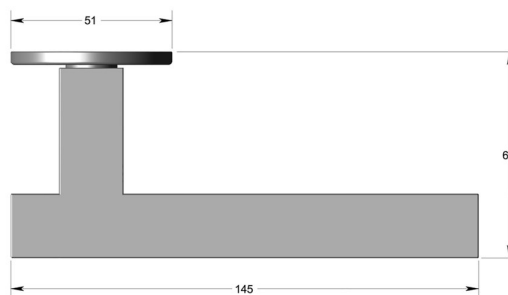

Square T-bar lever handle on round rose

Product image

Dimensions drawing (DIM)

Reference

FL114 RR4 PSS

Finish

Incasa polished stainless steel

Material

Stainless steel 316

Backplate

RR4

Description

Solid lever handle
 Concealed fixing
 High performance bearing rose
 Back to back fixing
 Conforms to EN1906 high usage
 Suitable for use on fire doors