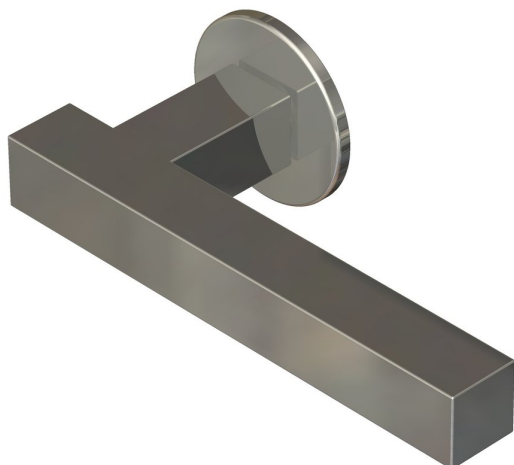

Square T-bar lever handle on round rose

Product image

Dimensions drawing (DIM)

Reference

FL114 RR4 PSS

Finish

Incasa polished stainless steel

Material

Stainless steel 316

Backplate

RR4

Description

Solid lever handle
 Concealed fixing
 High performance bearing rose
 Back to back fixing
 Conforms to EN1906 high usage
 Suitable for use on fire doors