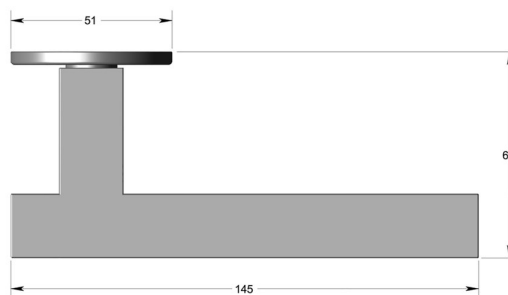

Square T-bar lever handle on round rose

Product image

Dimensions drawing (DIM)

Reference

FL114 RR4 PPVDBK

Finish

Incasa polished PVD black

Material

Stainless steel 316

Backplate

RR4

Description

Solid lever handle
 Concealed fixing
 High performance bearing rose
 Back to back fixing
 Conforms to EN1906 high usage
 Suitable for use on fire doors