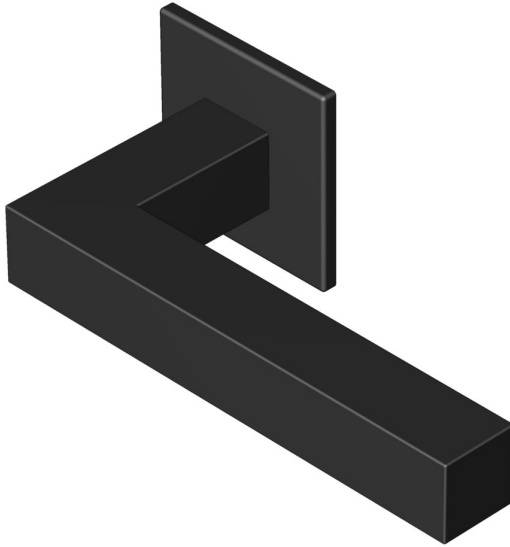

Square straight lever handle on square rose

Product image

Dimensions drawing (DIM)

Reference

FL113 SR4 STBK

Finish

Diamond Ceramic ULTRA BLACK

Material

Stainless steel 316

Backplate

SR4

Description

Solid lever handle
Concealed fixing
High performance bearing rose
Back to back fixing
Conforms to EN1906 high usage
Suitable for use on fire doors