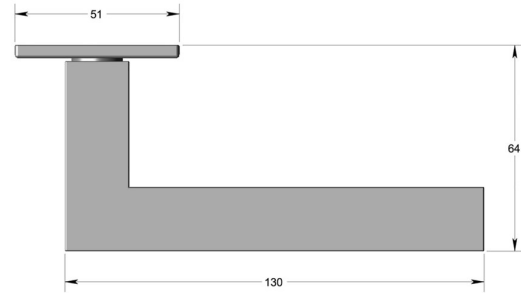

Square straight lever handle on square rose

Product image

Dimensions drawing (DIM)

Reference

FL113 SR4 STBK

Finish

Diamond Ceramic ULTRA BLACK

Material

Stainless steel 316

Backplate

SR4

Description

Solid lever handle
Concealed fixing
High performance bearing rose
Back to back fixing
Conforms to EN1906 high usage
Suitable for use on fire doors